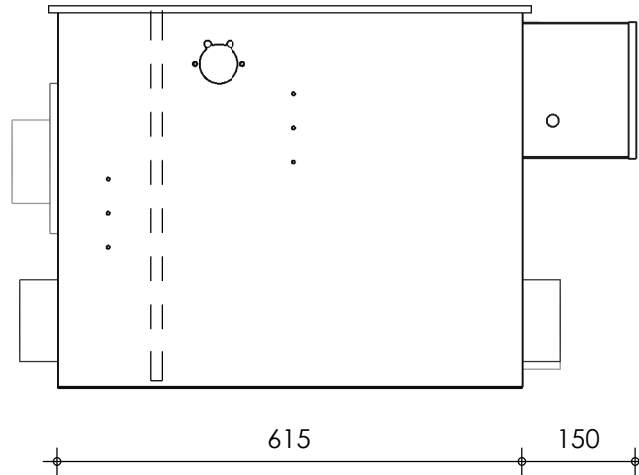

Front view

Right-side view

Top view

Rear view

Left-side view

description:
ECO22 -Drum filter

scale :
1 : 10

date/version :
v.2023

water running height :
160 mm