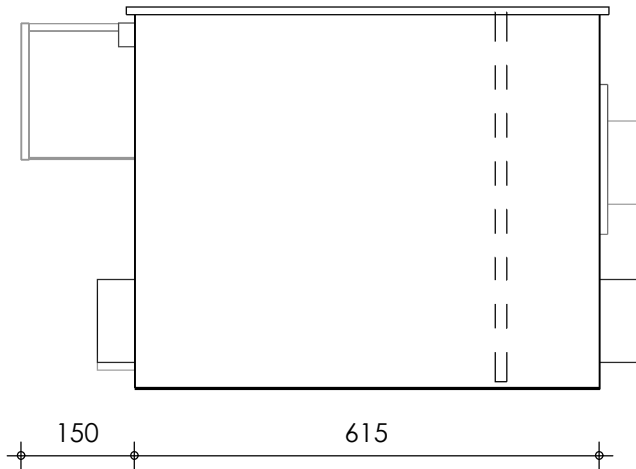

Front view

Right-side view

Top view

Rear view

Left-side view

description:
ECO22 -Drum filter

scale :
1 : 10

date/version :
v.2023

water running height :
160 mm