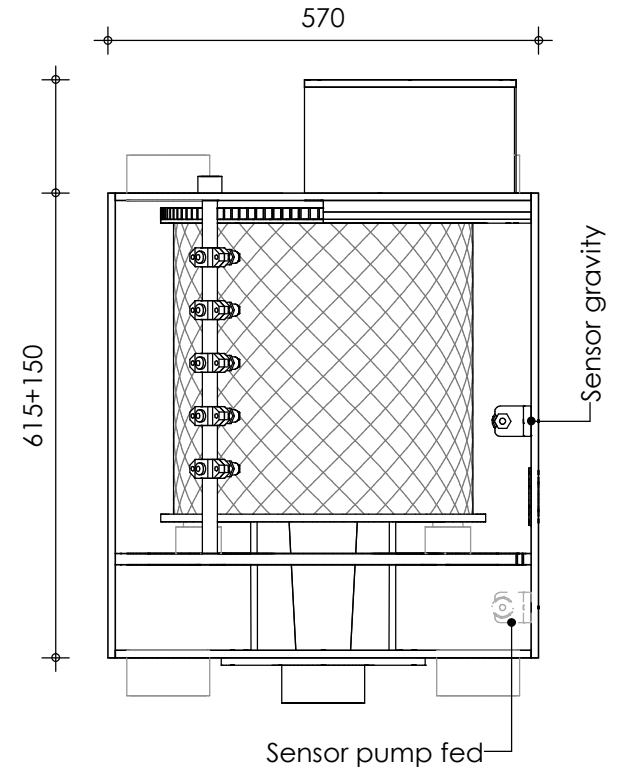

Front view

Right-side view

Top view

Rear view

Left-side view

description:
ECO22 -Drum filter

scale :
1 : 10

date/version :
v.2023

water running height :
160 mm