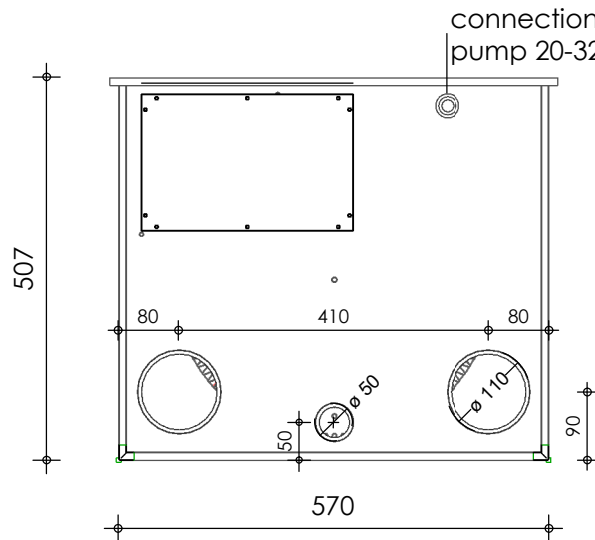

Front view

Right-side view

Top view

Rear view

Left-side view

description:
ECO22 -Drum filter

scale :
1 : 10

date/version :
v.2023

water running height :
160 mm