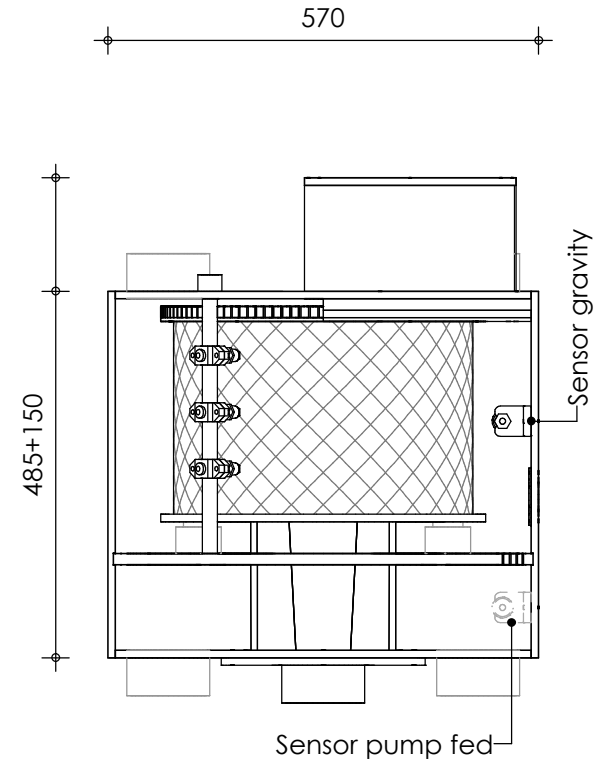

Front view

Right-side view

Top view

Rear view

Left-side view

description:
ECO15 -Drum filter

scale :
1 : 10

date/version :
v.2023

water running height :
160 mm