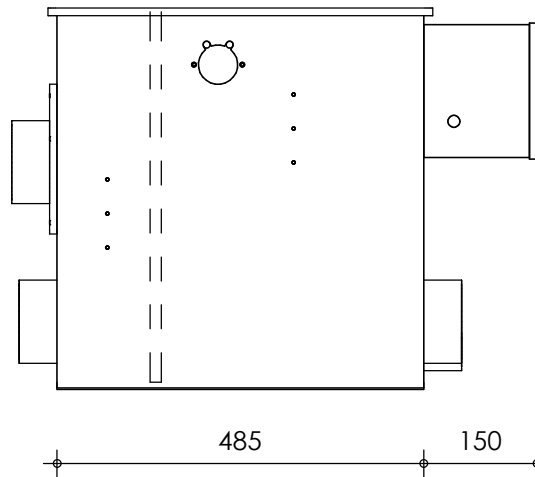

Front view

Right-side view

Top view

Rear view

Left-side view

description:
ECO15 -Drum filter

scale :
1 : 10

date/version :
v.2023

water running height :
160 mm