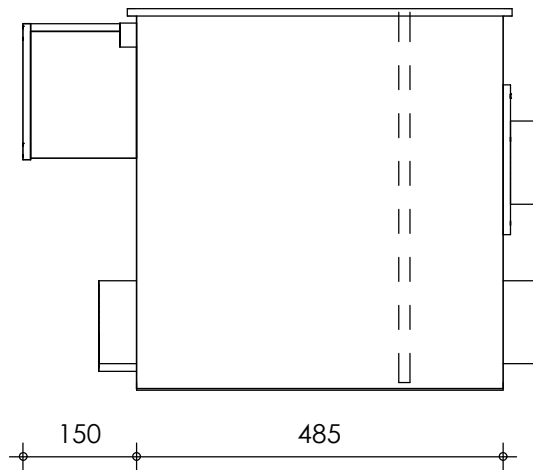

Front view

Right-side view

Top view

Rear view

Left-side view

description:
ECO15 -Drum filter

scale :
1 : 10

date/version :
v.2023

water running height :
160 mm