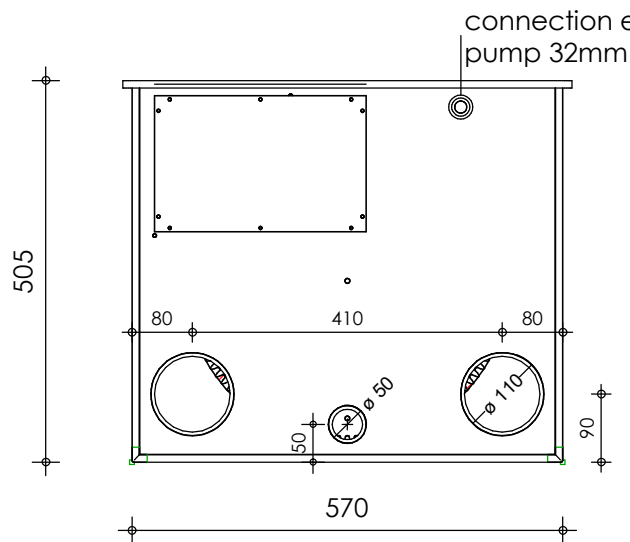

Front view

Right-side view

Top view

Rear view

Left-side view

description:
ECO15 -Drum filter

scale :
1 : 10

date/version :
v.2023

water running height :
160 mm