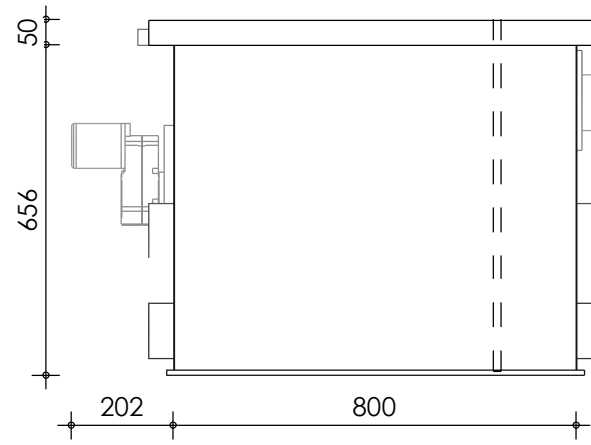

Front view

Right-side view

Rear view

Left-side view

Top view

description:
PP65 -drum filter

scale :
1 : 15

date/version :
v.2023

water running height :
120 mm