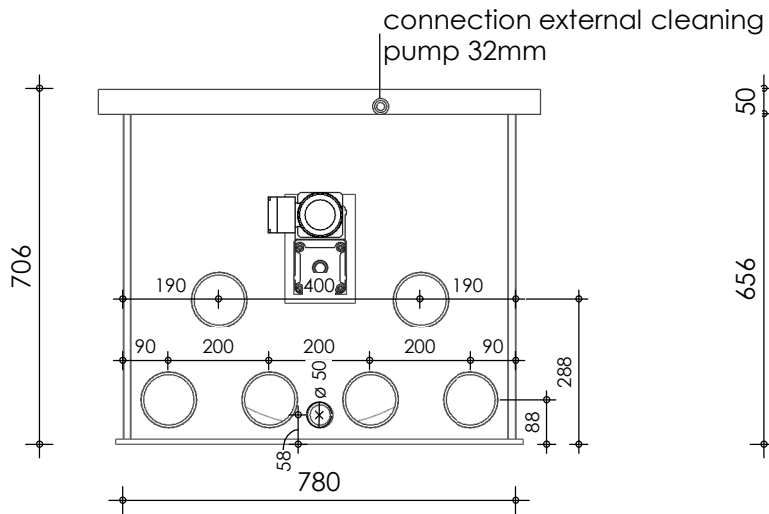

Front view

Right-side view

Rear view

Left-side view

Top view

description:
PP65 -drum filter

scale :
1 : 15

date/version :
v.2023

water running height :
120 mm