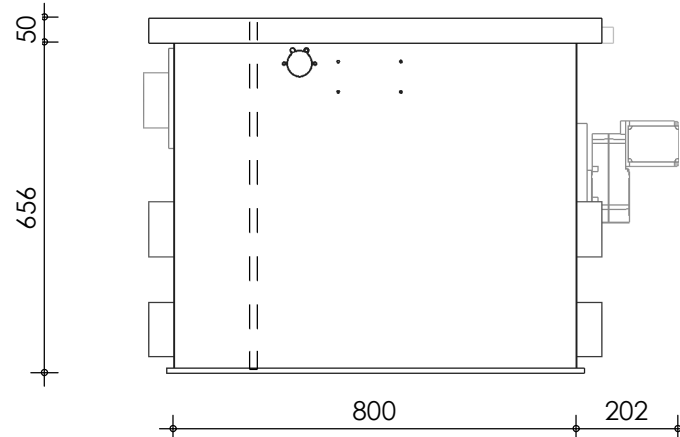

Front view

Right-side view

Rear view

Left-side view

Top view

description:
PP65 -drum filter

scale :
1 : 15

date/version :
v.2023

water running height :
120 mm