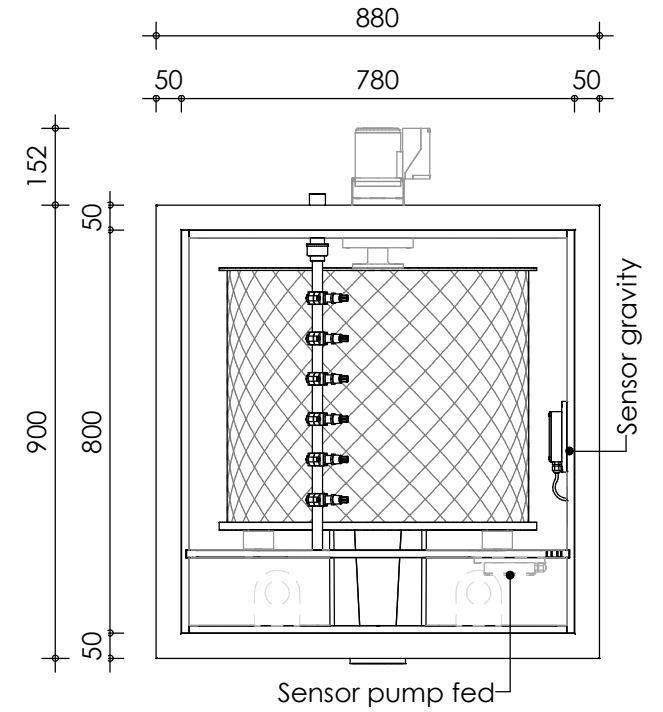

Front view

Right-side view

Rear view

Left-side view

Top view

description:
PP65 -drum filter

scale :
1 : 15

date/version :
v.2023

water running height :
120 mm