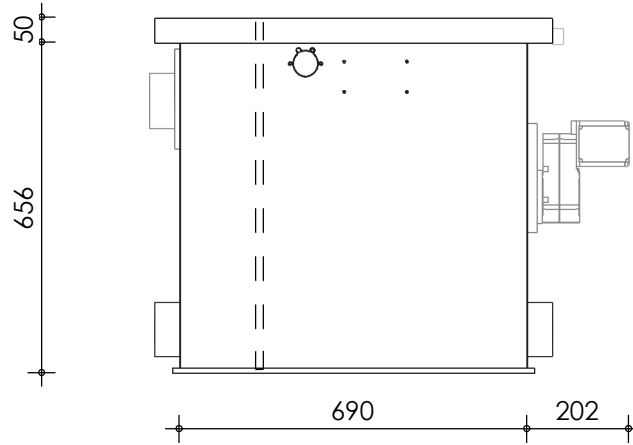

Front view

Right-side view

Rear view

Left-side view

Top view

**description:**  
PP50 -)Drum filter

**scale :**  
1 : 15

**date/version :**  
v.2023

**water running height :**  
120 mm