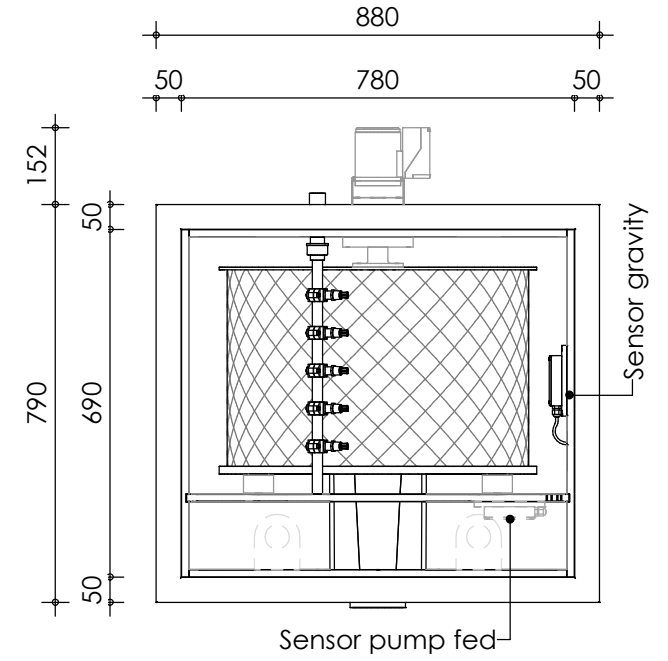

Front view

Right-side view

Rear view

Left-side view

Top view

**description:**  
PP50 -)Drum filter

**scale :**  
1 : 15

**date/version :**  
v.2023

**water running height :**  
120 mm