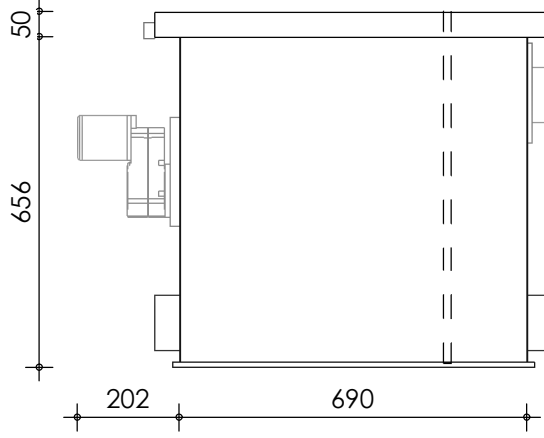

Front view

Right-side view

Rear view

Left-side view

Top view

**description:**  
PP50 -)Drum filter

**scale :**  
1 : 15

**date/version :**  
v.2023

**water running height :**  
120 mm