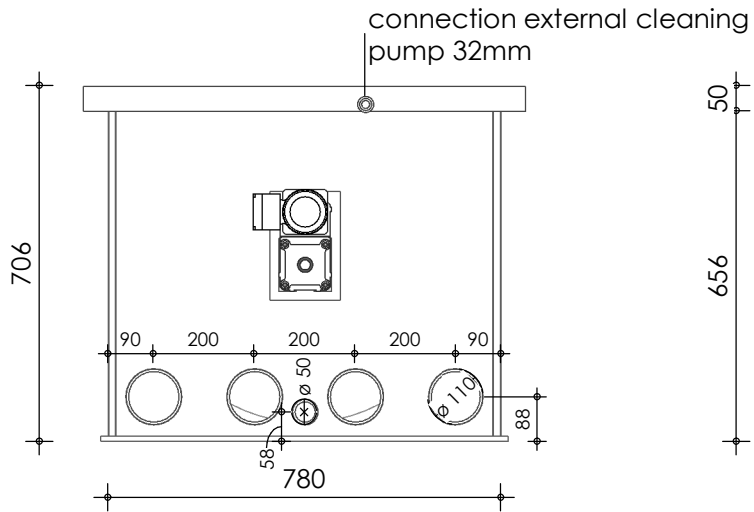

Front view

Right-side view

Rear view

Left-side view

Top view

**description:**  
PP50 -)Drum filter

**scale :**  
1 : 15

**date/version :**  
v.2023

**water running height :**  
120 mm