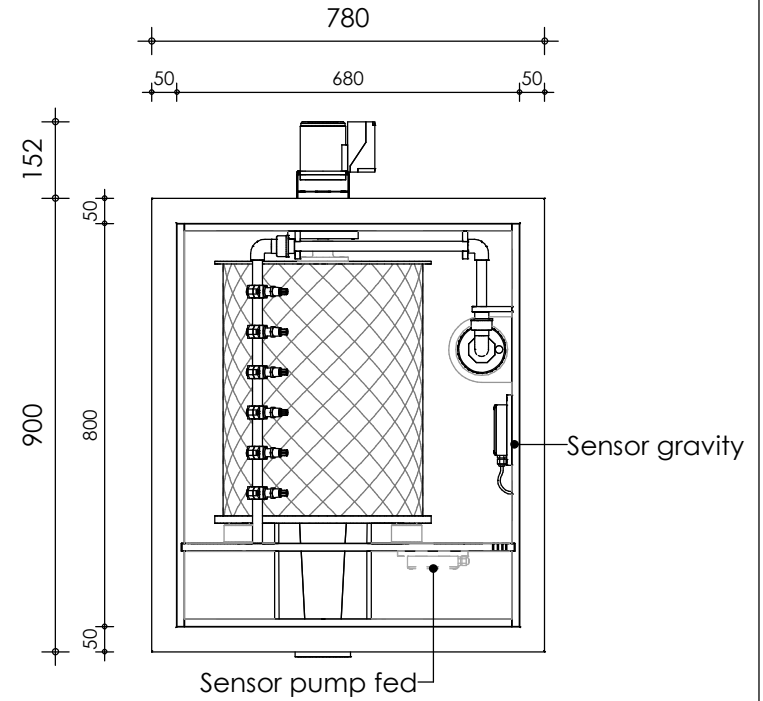

Front view

Right-side view

Top view

Rear view

Left-side view

description:
PP35-P - Drum filter

scale :
1 : 15

date/version :
v.2023

water running height :
120 mm