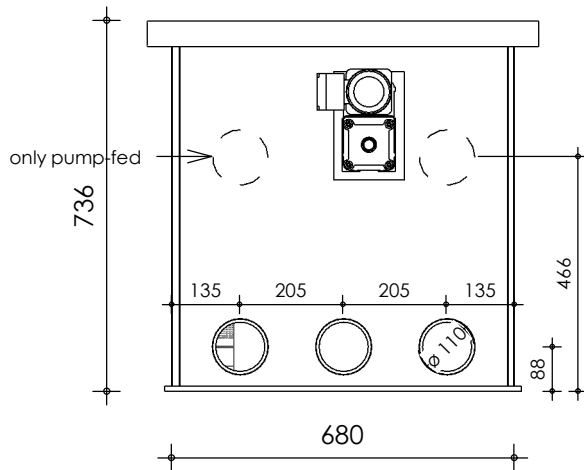

Front view

Right-side view

Top view

Rear view

Left-side view

description:
PP35-P - Drum filter

scale :
1 : 15

date/version :
v.2023

water running height :
120 mm