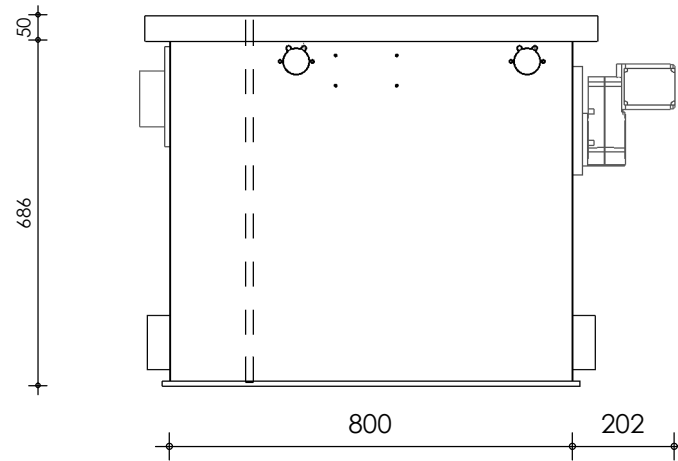

Front view

Right-side view

Top view

Rear view

Left-side view

description:
PP35-P - Drum filter

scale :
1 : 15

date/version :
v.2023

water running height :
120 mm