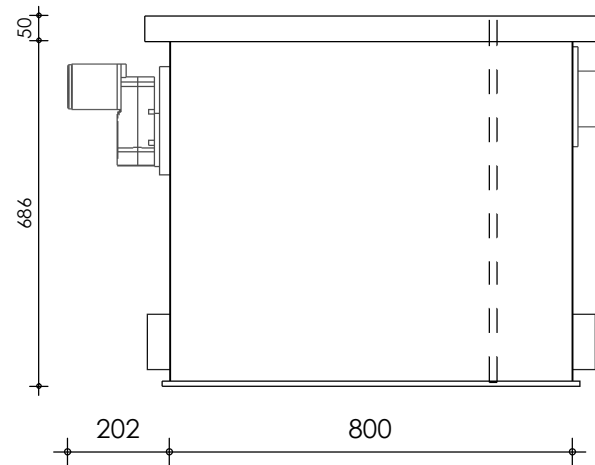

Front view

Right-side view

Top view

Rear view

Left-side view

description:
PP35-P - Drum filter

scale :
1 : 15

date/version :
v.2023

water running height :
120 mm