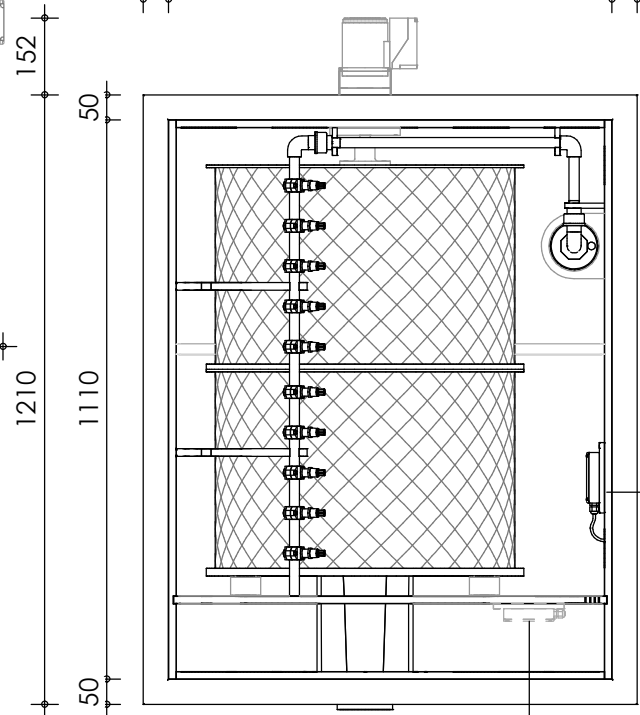

Front view

Right-side view

Sensor pump fed

Sensor gravity

Rear view

Left-side view

Top view

description:
PP100N --Drum filter int. pump

scale :
1 : 15

date/version :
v.2023

water running height :
120 mm

Wasser ist unser Leben
GARTEN
Ihr Teich und Pool Profi