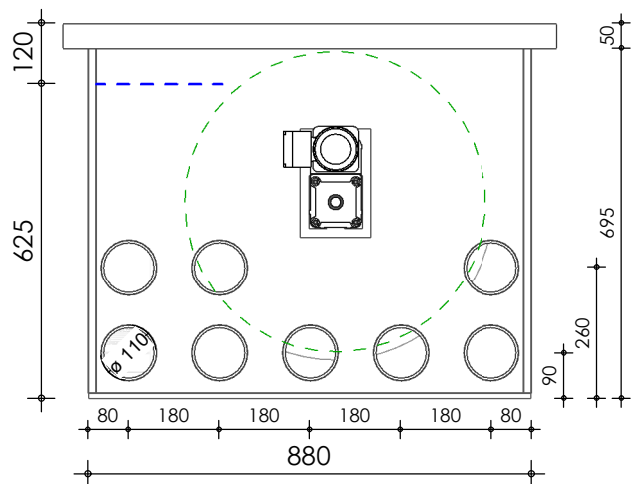

Front view

Right-side view

Sensor pump fed

Sensor gravity

Rear view

Left-side view

Top view

description:
PP100N --Drum filter int. pump

scale :
1 : 15

date/version :
v.2023

water running height :
120 mm

Wasser ist unser Leben
GARTEN
Ihr Teich und Pool Profi