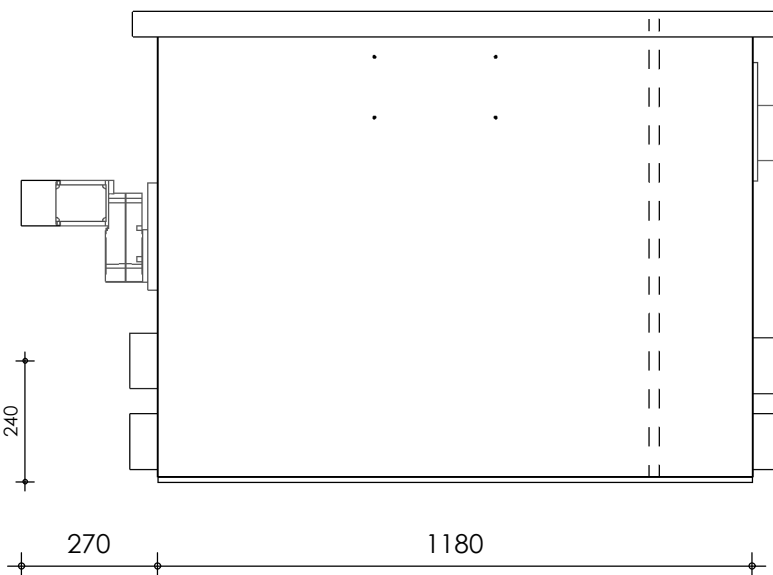

Front view

Right-side view

Top view

Rear view

Left-side view

description:
PP100 - drum filter standaard

scale :
1 : 15

date :
2019

water running height :
180 mm