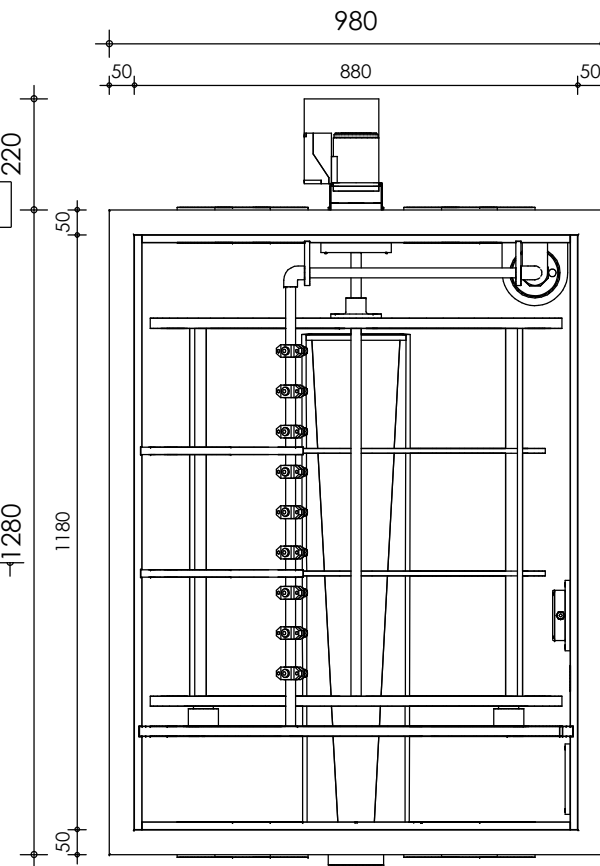

Front view

Right-side view

Top view

Rear view

Left-side view

description:
PP100 - drum filter standaard

scale :
1 : 15

date :
2019

water running height :
180 mm