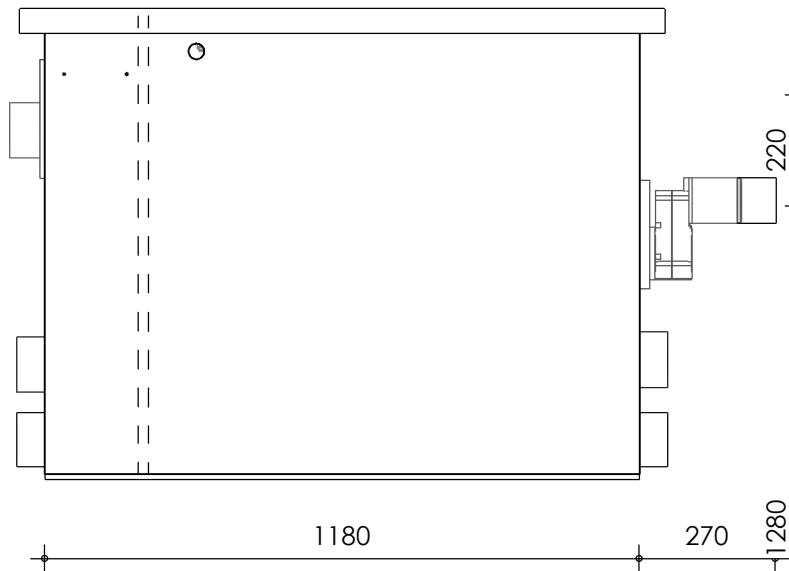

Front view

Right-side view

Top view

Rear view

Left-side view

description:
PP100 - drum filter standaard

scale :
1 : 15

date :
2019

water running height :
180 mm