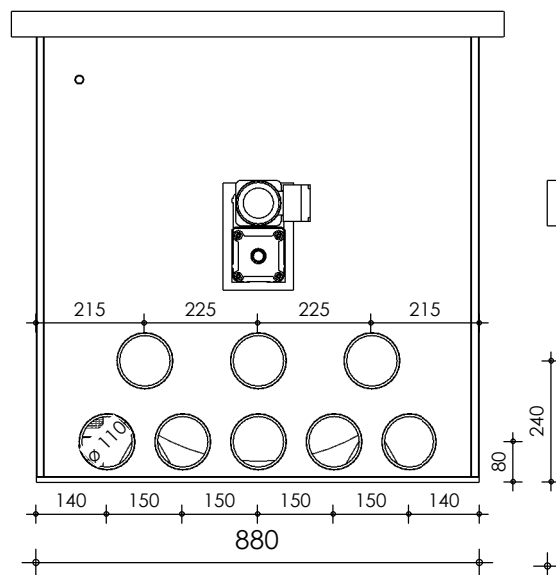

Front view

Right-side view

Top view

Rear view

Left-side view

description:
PP100 - drum filter standaard

scale :
1 : 15

date :
2019

water running height :
180 mm