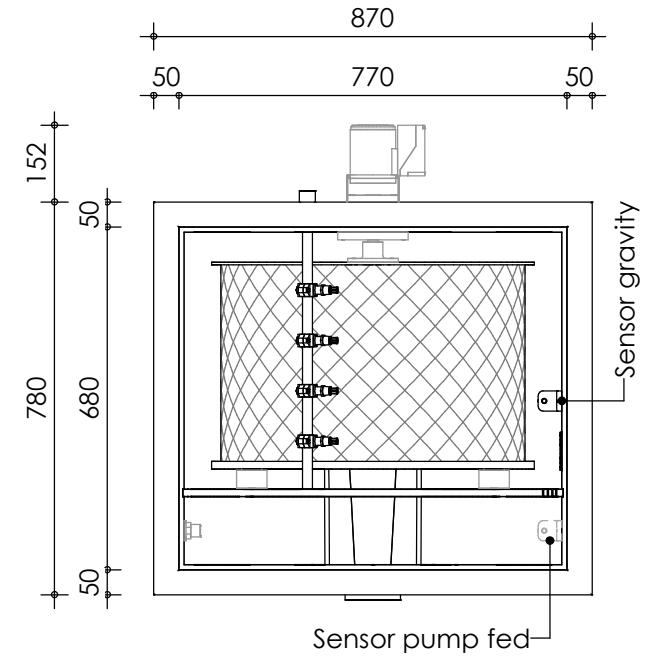

Front view

Right-side view

Rear view

Left-side view

Top view

description:
D50 -*Drum filter

scale :
1 : 15

date/version :
v.2023

water running height :
120 mm