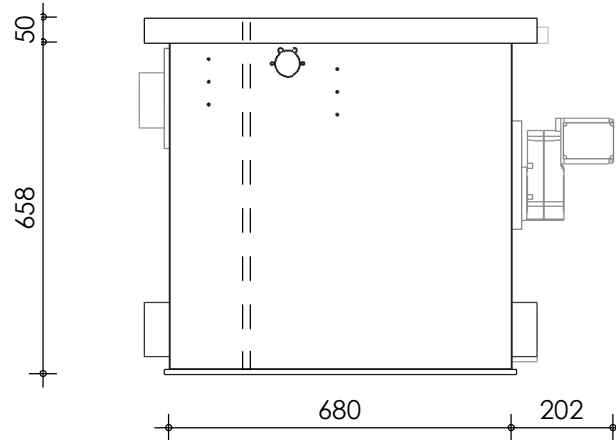

Front view

Right-side view

Rear view

Left-side view

Top view

description:
D50 -*Drum filter

scale :
1 : 15

date/version :
v.2023

water running height :
120 mm