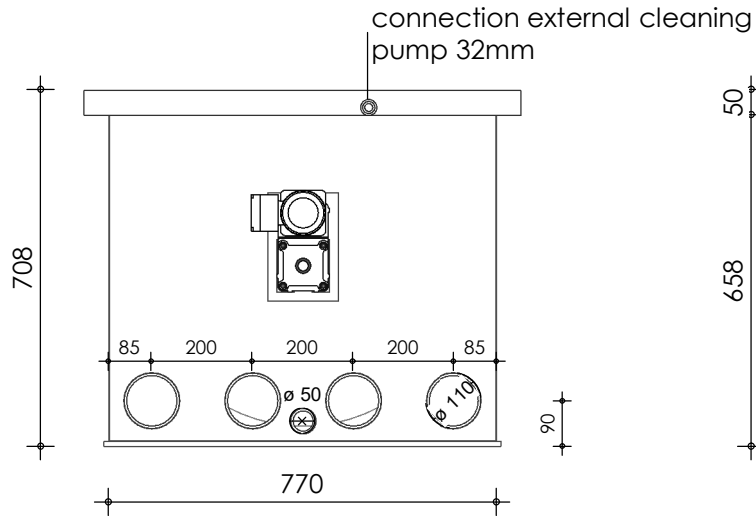

Front view

Right-side view

Rear view

Left-side view

Top view

description:
D50 -*Drum filter

scale :
1 : 15

date/version :
v.2023

water running height :
120 mm