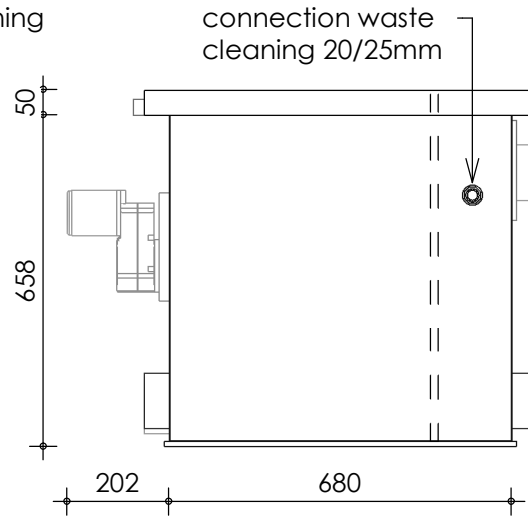

Front view

Right-side view

Rear view

Left-side view

Top view

description:
D50 -*Drum filter

scale :
1 : 15

date/version :
v.2023

water running height :
120 mm